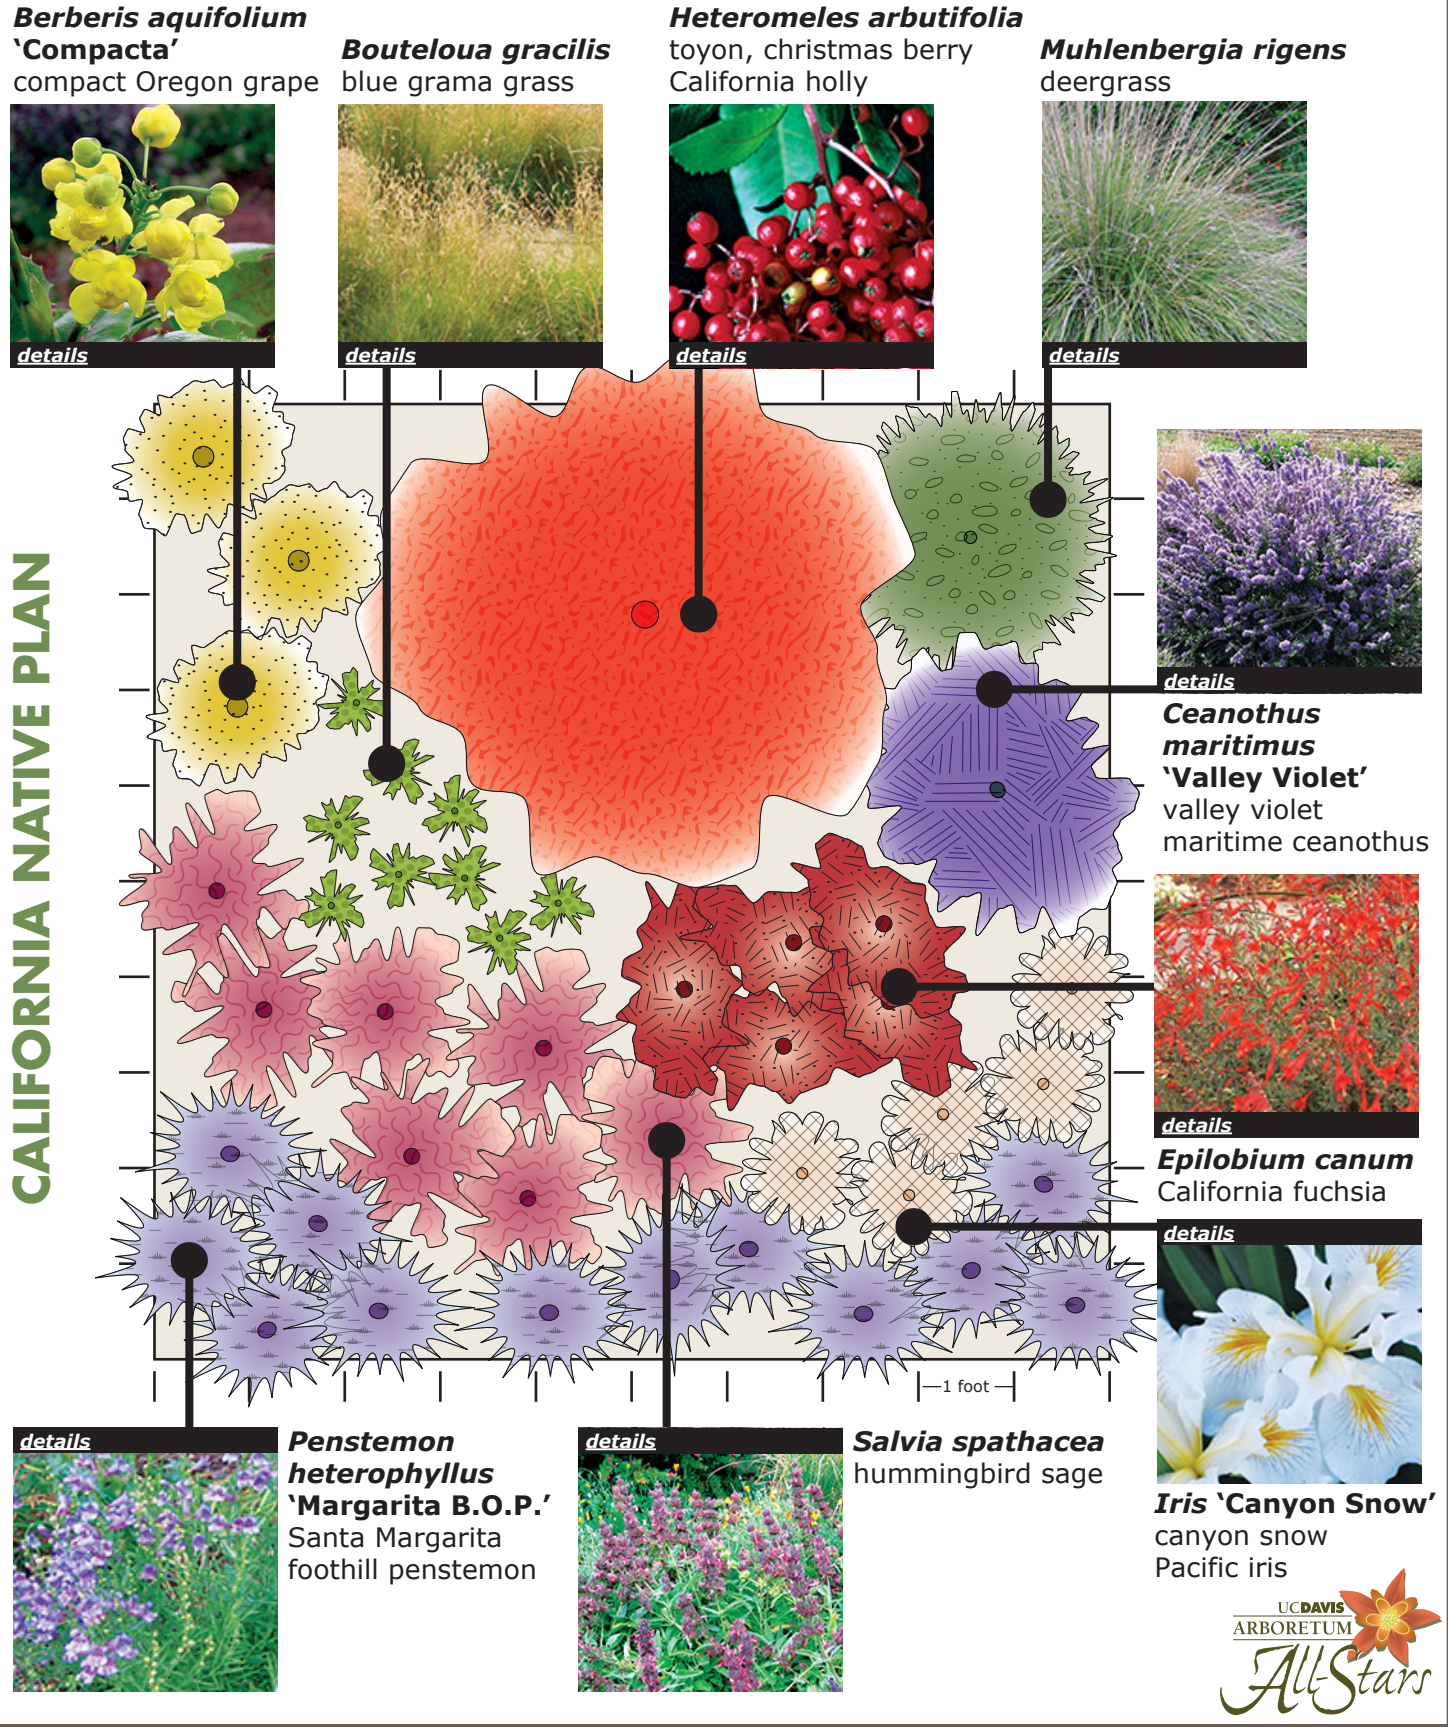

CALIFORNIA NATIVE PLAN

Berberis aquifolium
'Compacta'
compact Oregon grape

details

Bouteloua gracilis
blue grama grass

details

Heteromeles arbutifolia
toyon, christmas berry
California holly

details

Muhlenbergia rigens
deergrass

details

details

Ceanothus maritimus
'Valley Violet'
valley violet
maritime ceanothus

details

Epilobium canum
California fuchsia

Iris 'Canyon Snow'
canyon snow
Pacific iris

details

Penstemon heterophyllus
'Margarita B.O.P.'
Santa Margarita
foothill penstemon

details

Salvia spathacea
hummingbird sage